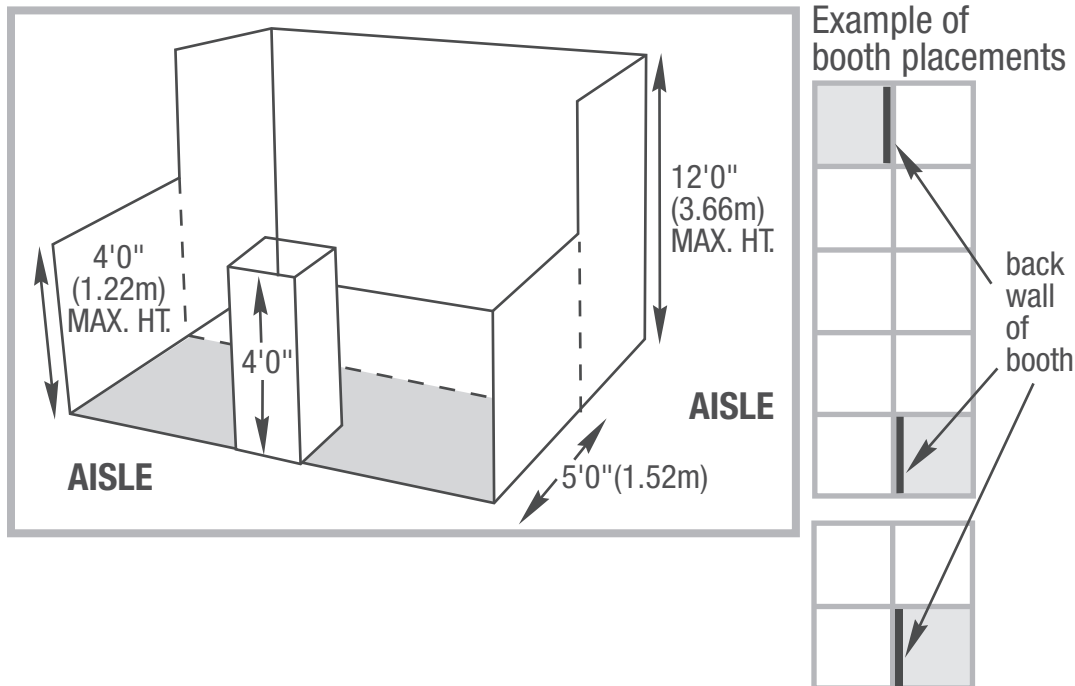

## SINGLE CORNER BOOTH

One booth with an aisle on two sides.

### Maximum Height Restrictions

- The maximum height of the back wall of the exhibit is 12'0" (3.66m).
- The maximum height of any tables, counters or other exhibit fixtures or components in the first 5'0" (1.52m) from the aisle line is 4'0" (1.22m).
- The maximum height of any tables, counters or other exhibit fixtures or components in the back 5'0" (1.52m) from the aisle line is 12'0" (3.66m).

### Hanging Signs

- Are **not** permitted over a single booth.

*Exceptions to these regulations will not be considered. Any discrepancies from these published guidelines will have to be adjusted accordingly on-site.*