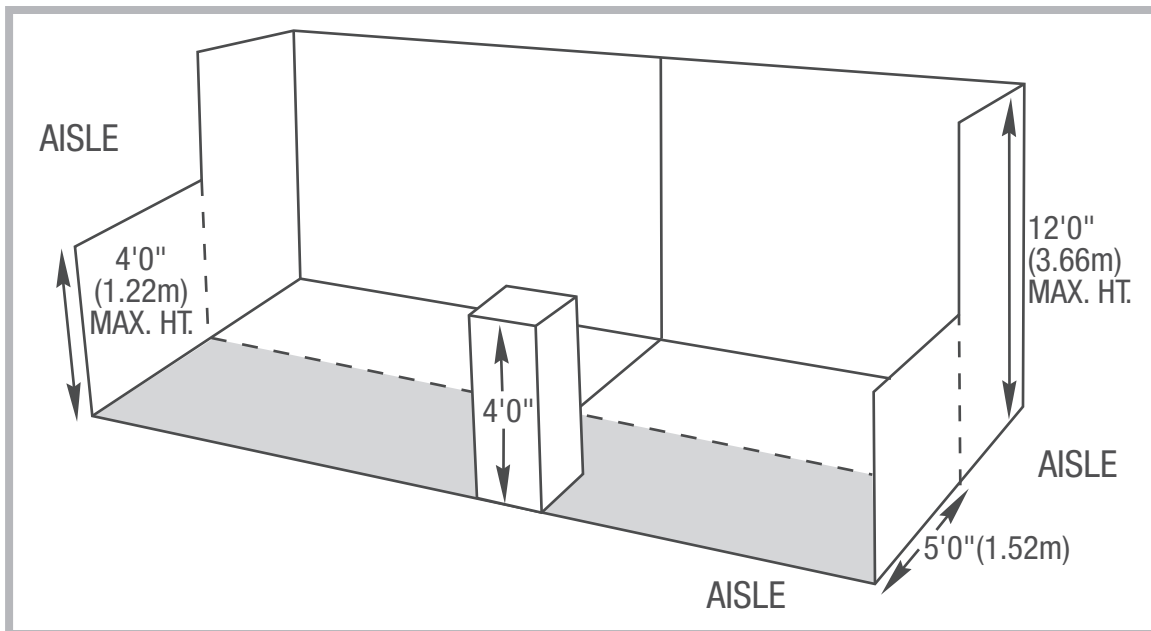

## SIDE CAP BOOTHS

Two adjacent corner booths with an aisle on three sides that are at the east or west side of a block of four corner booths.

### Maximum Height Restrictions

- The maximum height of the back wall of the exhibit is 12'0" (3.66 m).
- The maximum height of any tables, counters or other exhibit fixtures or components in the first 5'0" (1.52m) from the aisle line is 4'0" (1.22 m).
- The maximum height of any tables, counters or other exhibit fixtures or components in the back 5'0" (1.52m) from the aisle line is 12'0" (3.66 m).