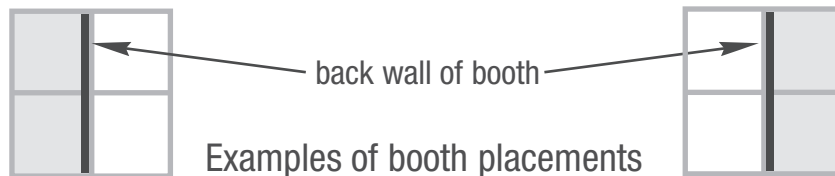

## SIDE CAP BOOTHS

Two adjacent corner booths with an aisle on three sides that are at the east or west side of a block of four corner booths.

### Maximum Height Restrictions

- The maximum height of the back wall of the exhibit is 12'0" (3.66 m).
- The maximum height of any tables, counters or other exhibit fixtures or components in the first 5'0" (1.52m) from the aisle line is 4'0" (1.22 m).
- The maximum height of any tables, counters or other exhibit fixtures or components in the back 5'0" (1.52m) from the aisle line is 12'0" (3.66 m).