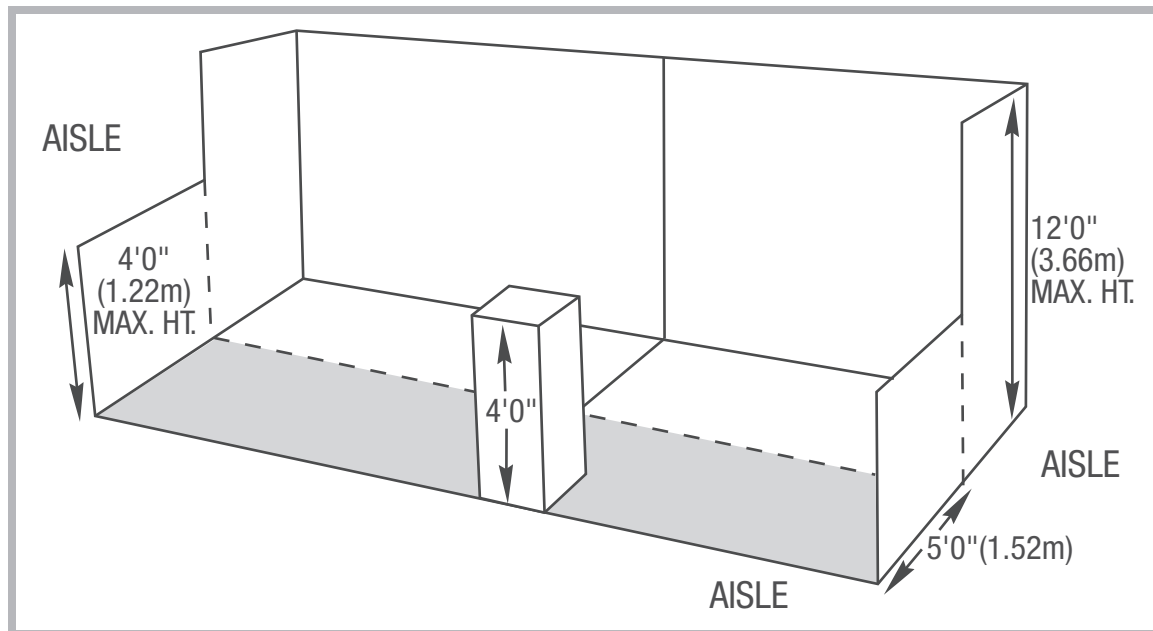

MULTIPLE STANDARD REGULAR BOOTHS

Two or more booths in a straight line with an aisle on one side.

Examples of booth placements

Maximum Height Restrictions

- The maximum height of the back wall of the exhibit is 12'0" (3.66m).
- The maximum height of any tables, counters or other exhibit fixtures or components in the first 5'0" (1.52m) from the aisle line is 4'0" (1.22m).
- The maximum height of any tables, counters or other exhibit fixtures or components in the back 5'0" (1.52m) from the aisle line is 12'0" (3.66m).