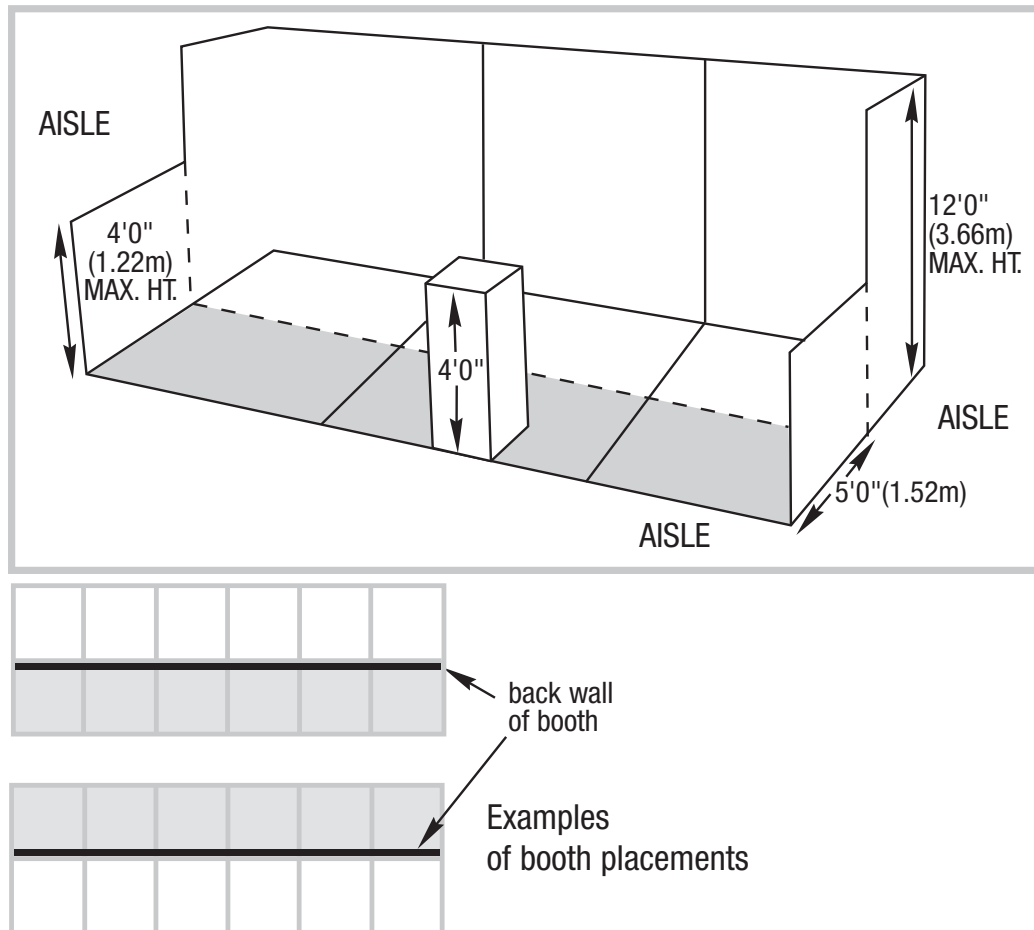

FULL AISLE BOOTHS

Two corner booths plus multiple regular booths, bordered by aisles on three sides.

Maximum Height Restrictions

- The maximum height of the back wall of the exhibit is 12'0" (3.66m).
- The maximum height of any tables, counters or other exhibit fixtures or components in the first 5'0" (1.52m) from the aisle line is 4'0" (1.22m).
- The maximum height of any tables, counters or other exhibit fixtures or components in the back 5'0" (1.52m) from the aisle line is 12'0" (3.66m). *Drawings of the plan must be submitted to the Education Core Committee before March 19th, 2010 for their review and approval.*