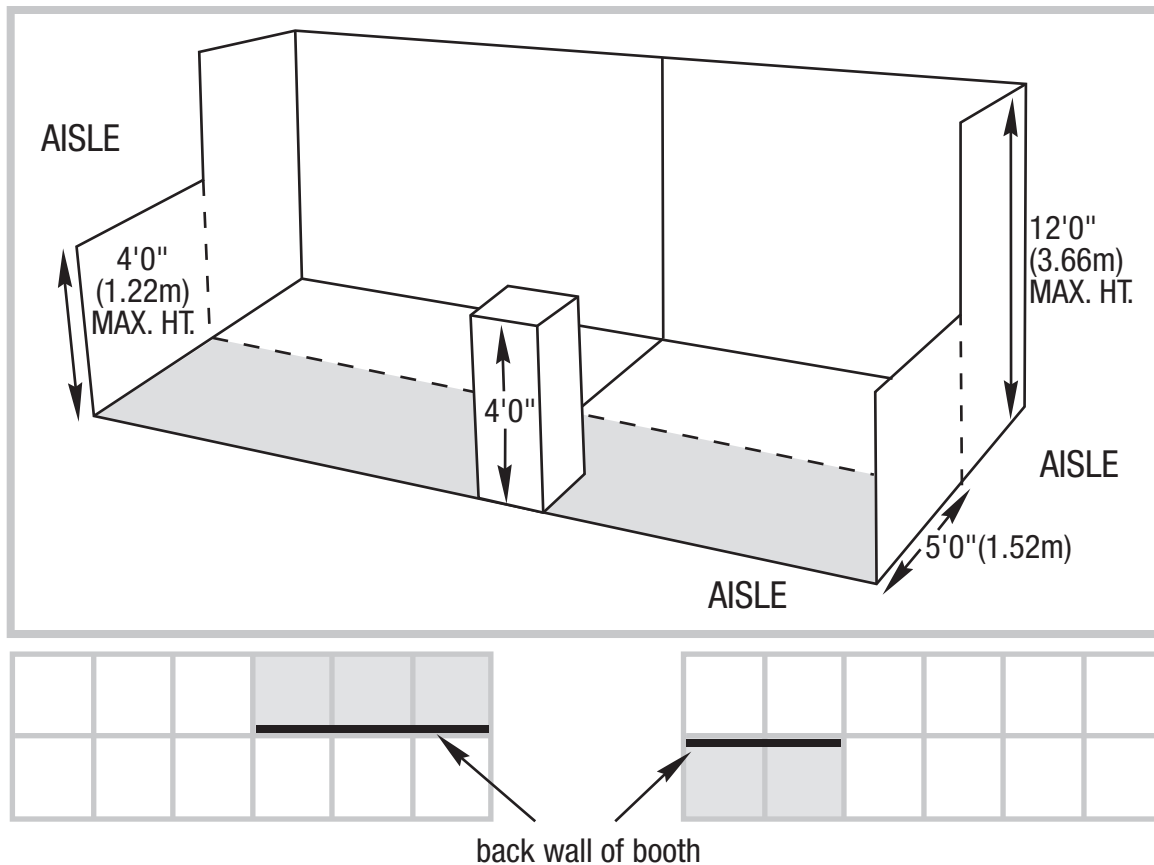

ONE CORNER PLUS ONE OR MORE REGULAR BOOTH(S)

Two or more booths bordered by aisles on two sides.

Examples of booth placements

Maximum Height Restrictions

- The maximum height of the back wall of the exhibit is 12'0" (3.66m).
- The maximum height of any tables, counters or other exhibit fixtures or components in the first 5'0" (1.52m) from the aisle line is 4'0" (1.22m).
- The maximum height of any tables, counters or other exhibit fixtures or components in the back 5'0" (1.52m) from the aisle line is 12'0" (3.66m).